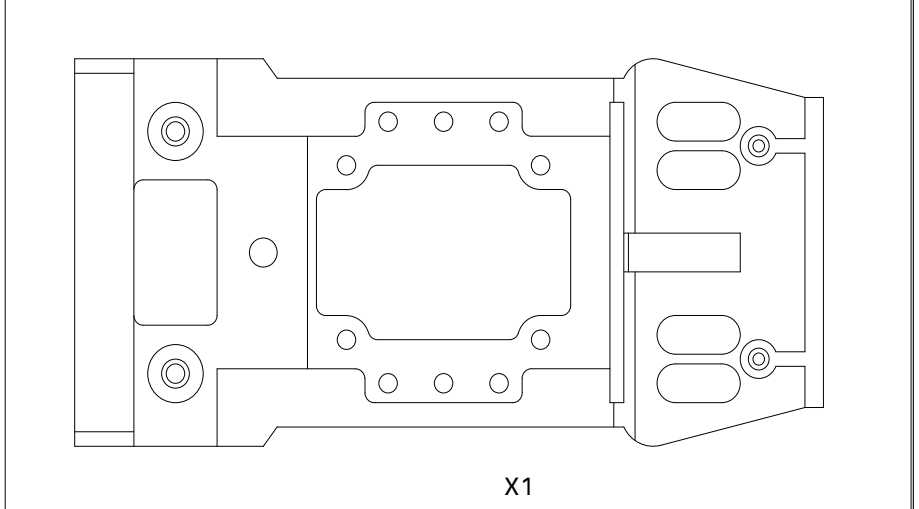

205058 Skid Plate Bumper Set / Unterbodenschutz